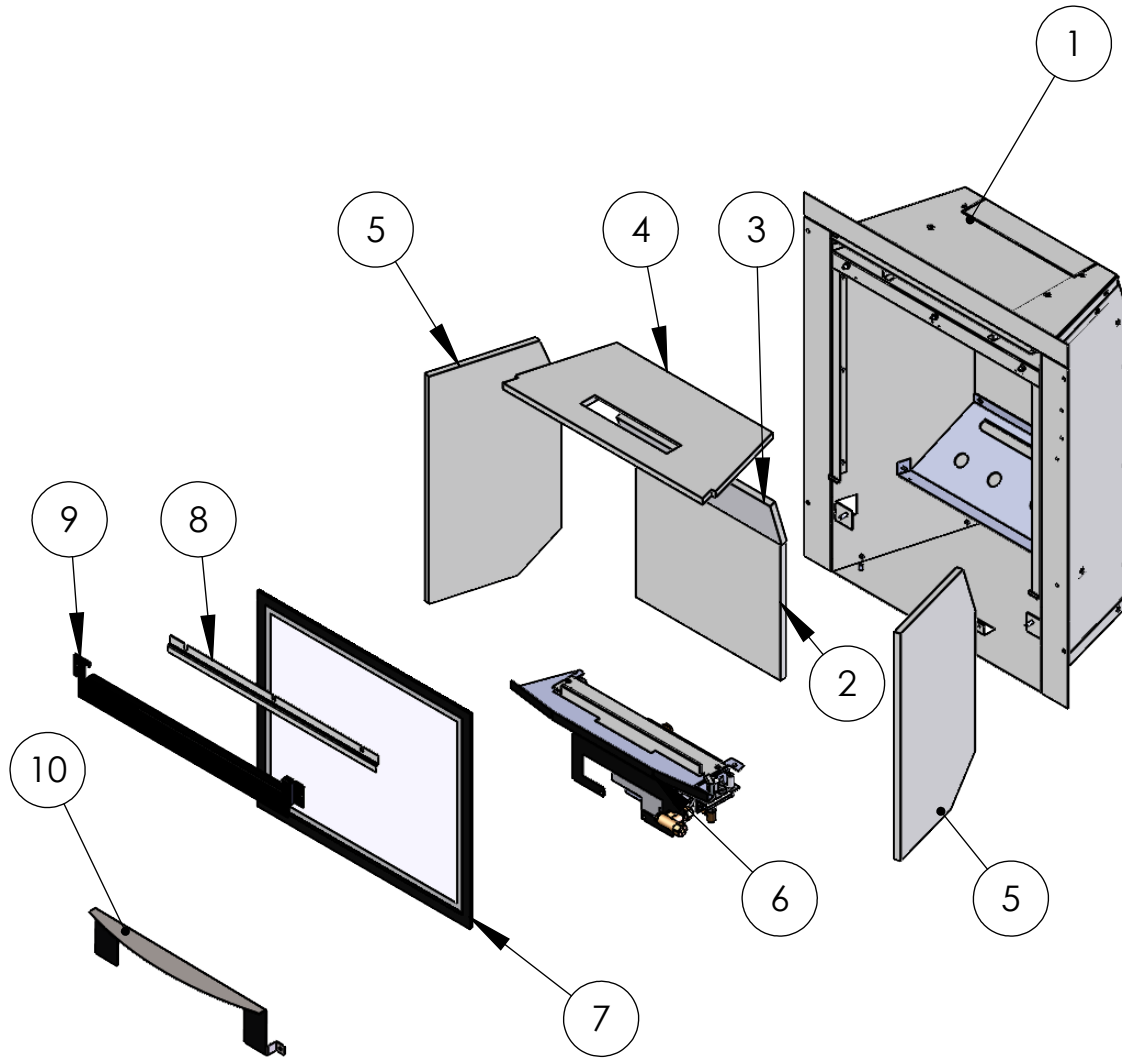

Focus Remote Fire Assembly

ITEM NO.	Description	Part NO	QTY.
1	firebox Assembly	4880	1
2	Lower Rear Liner	4884	1
3	Upper Rear Liner	4885	1
4	Top Liner	4886	1
5	Side Liner	LH: 4882 / RH: 4883	2
6	Burner tray	A-0005	1
7	Glass Panel Assembly	4889	1
8	Glass Top Retaining Bracket	4881	1
9	Canopy	4540	1
10	Fret Plate	4541	1